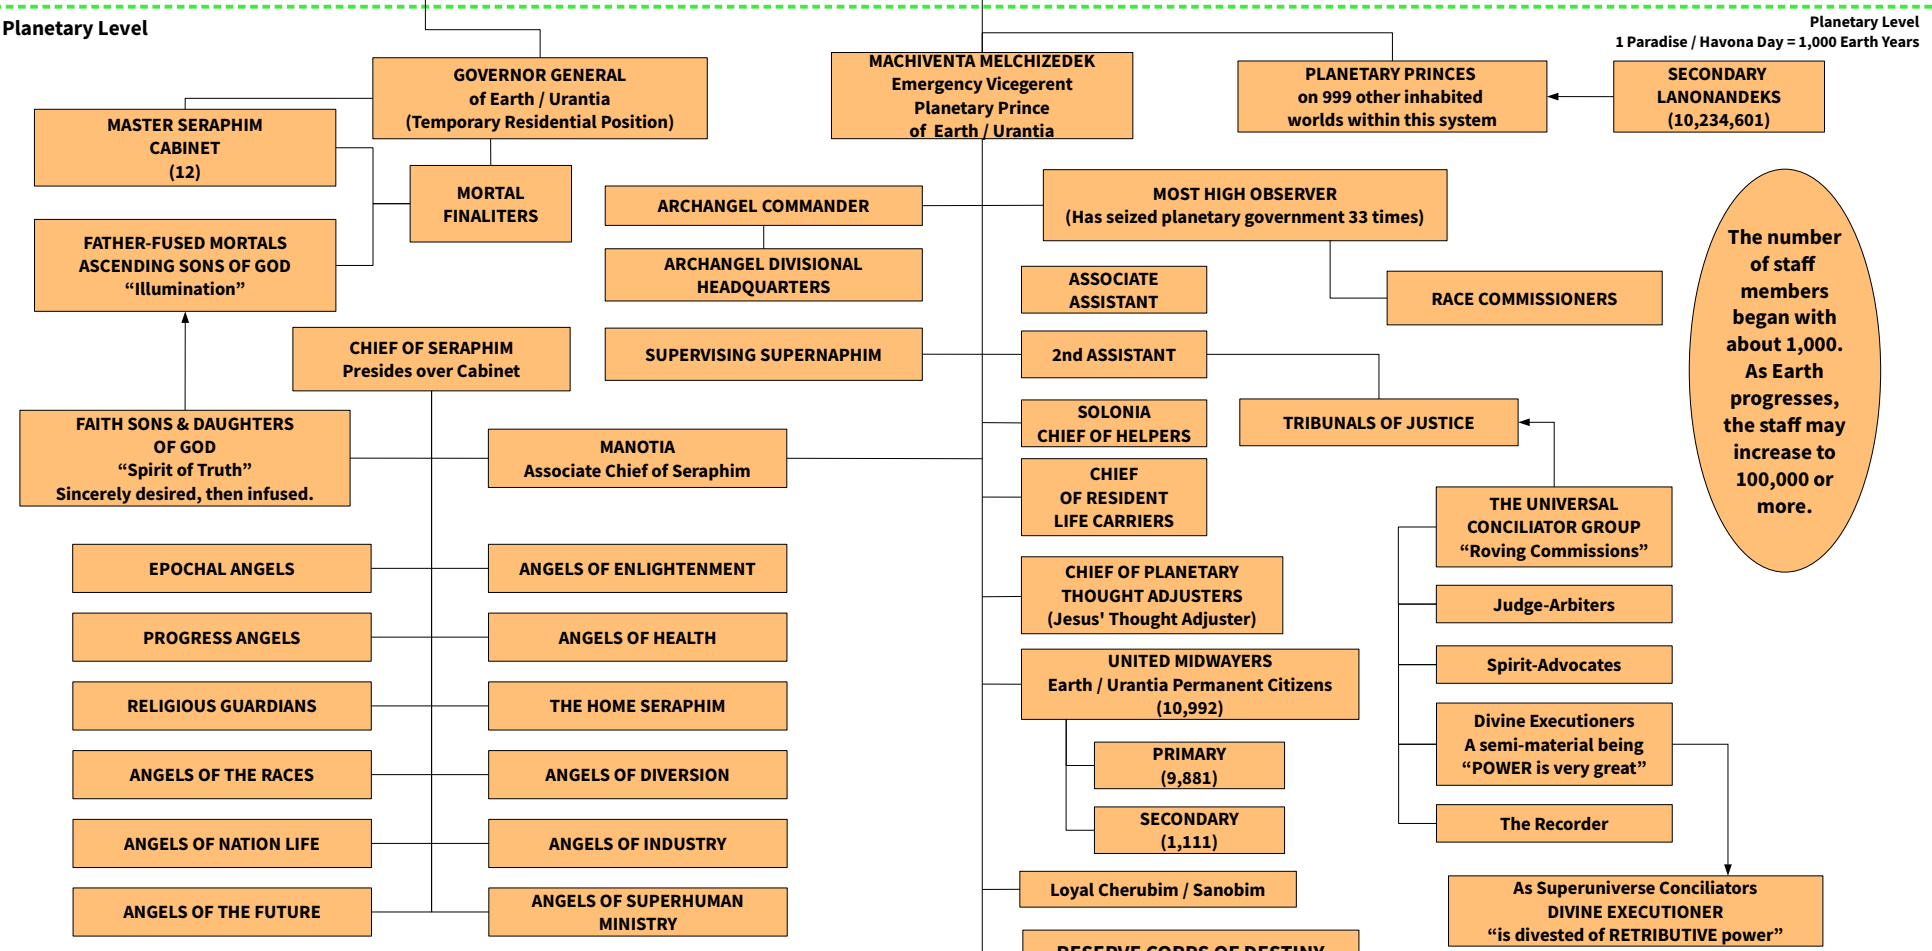

THE KINGDOM OF HEAVEN REVELATION

- NEBADON -

UNIVERSAL FATHER

The number of staff members began with about 1,000. As Earth progresses, the staff may increase to 100,000 or more.

SYSTEM & EARTH / URANTIA ADMINISTRATION

BEFORE REBELLION (About 200,000 years ago)