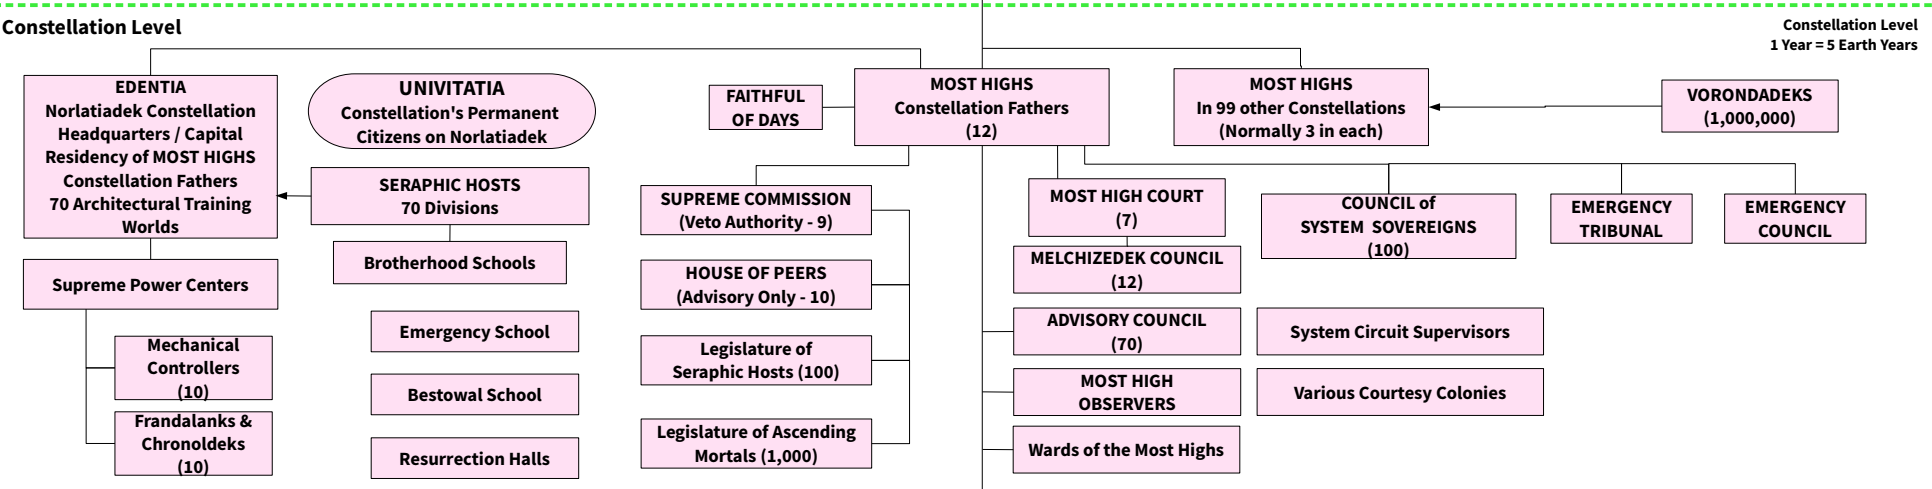

THE KINGDOM OF HEAVEN REVELATION

- NEBADON -

UNIVERSAL FATHER

The number of staff members began with about 1,000. As Earth progresses, the staff may increase to 100,000 or more.

SYSTEM & EARTH / URANTIA ADMINISTRATION

BEFORE REBELLION (About 200,000 years ago)