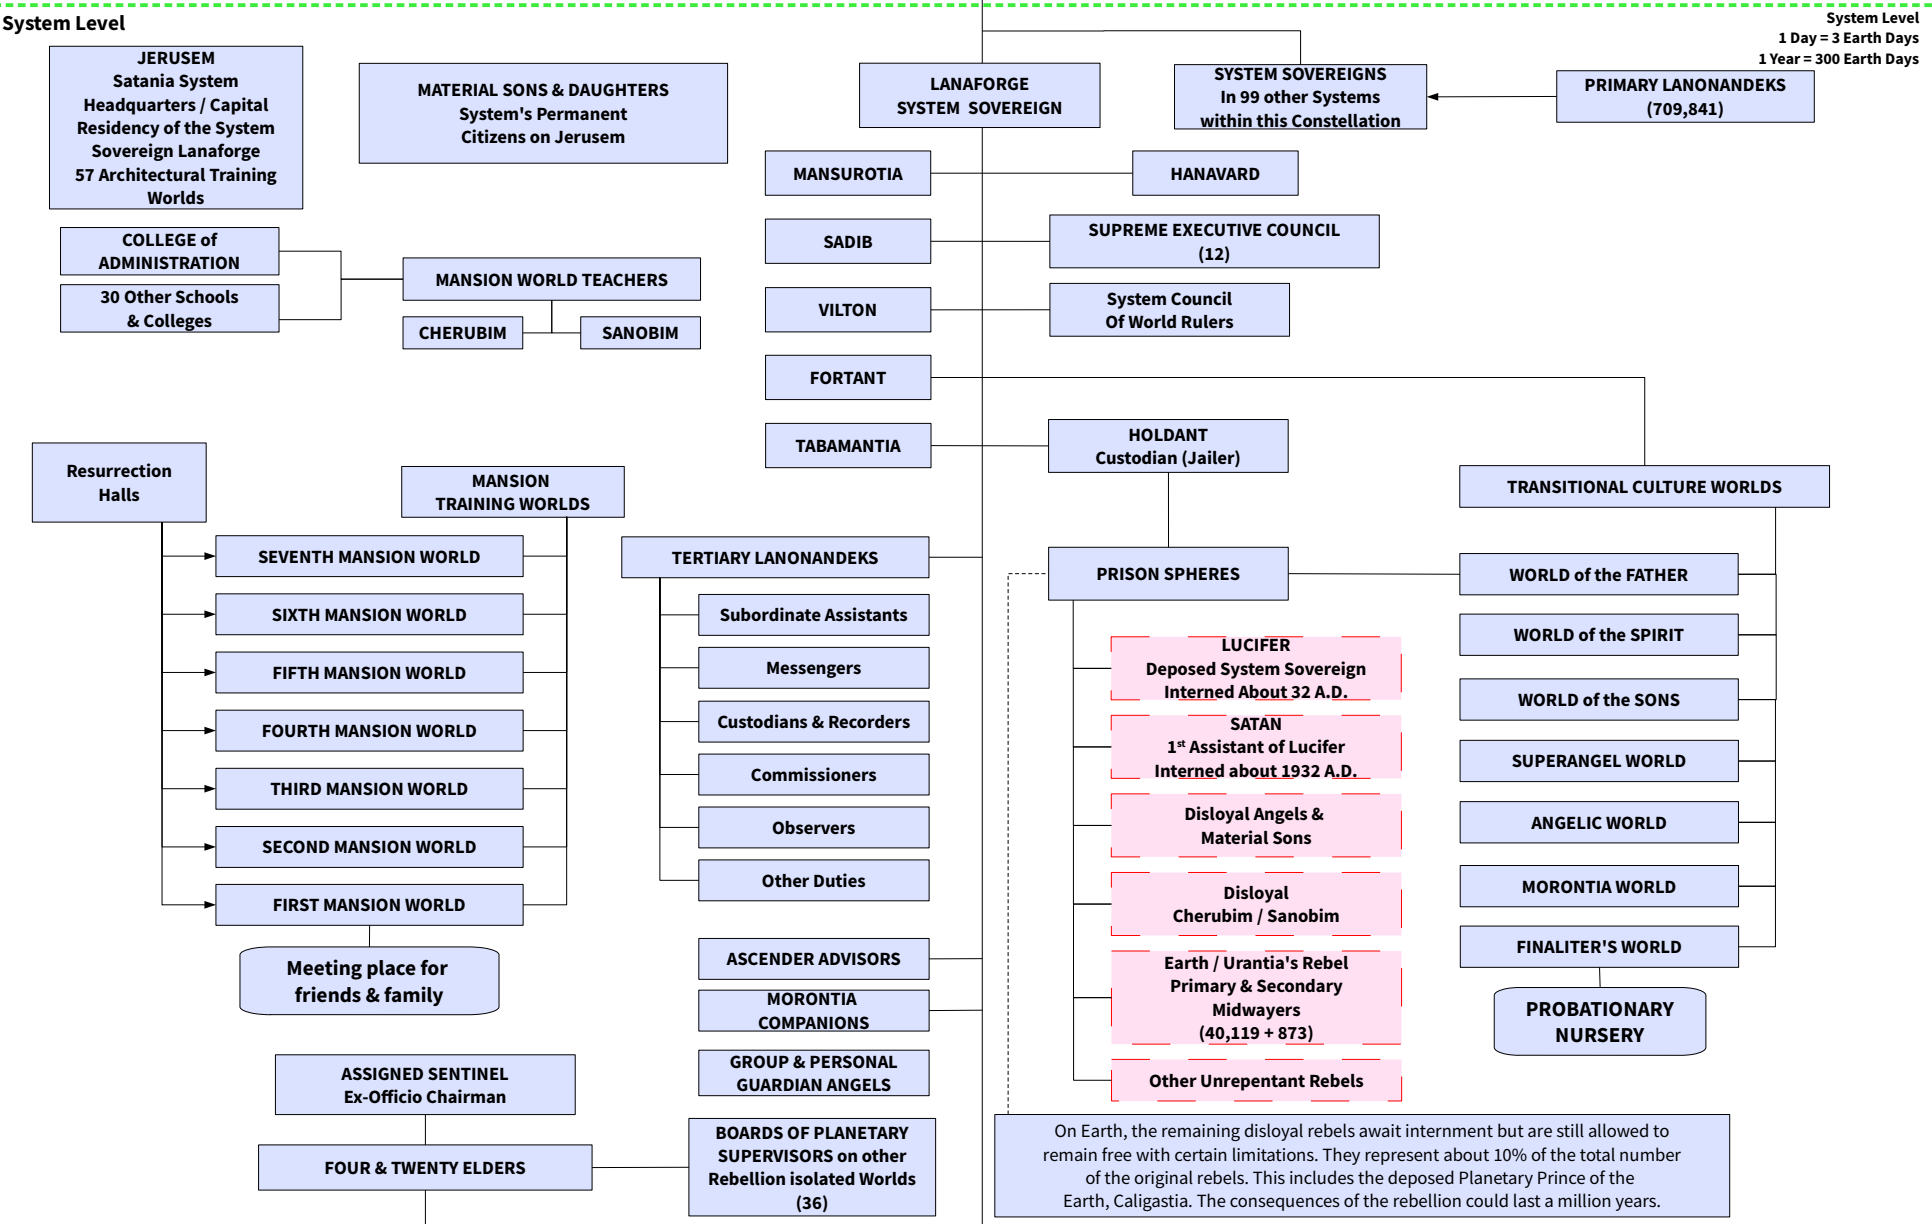

THE KINGDOM OF HEAVEN REVELATION

- NEBADON -

UNIVERSAL FATHER

The number of staff members began with about 1,000. As Earth progresses, the staff may increase to 100,000 or more.

SYSTEM & EARTH / URANTIA ADMINISTRATION

BEFORE REBELLION (About 200,000 years ago)