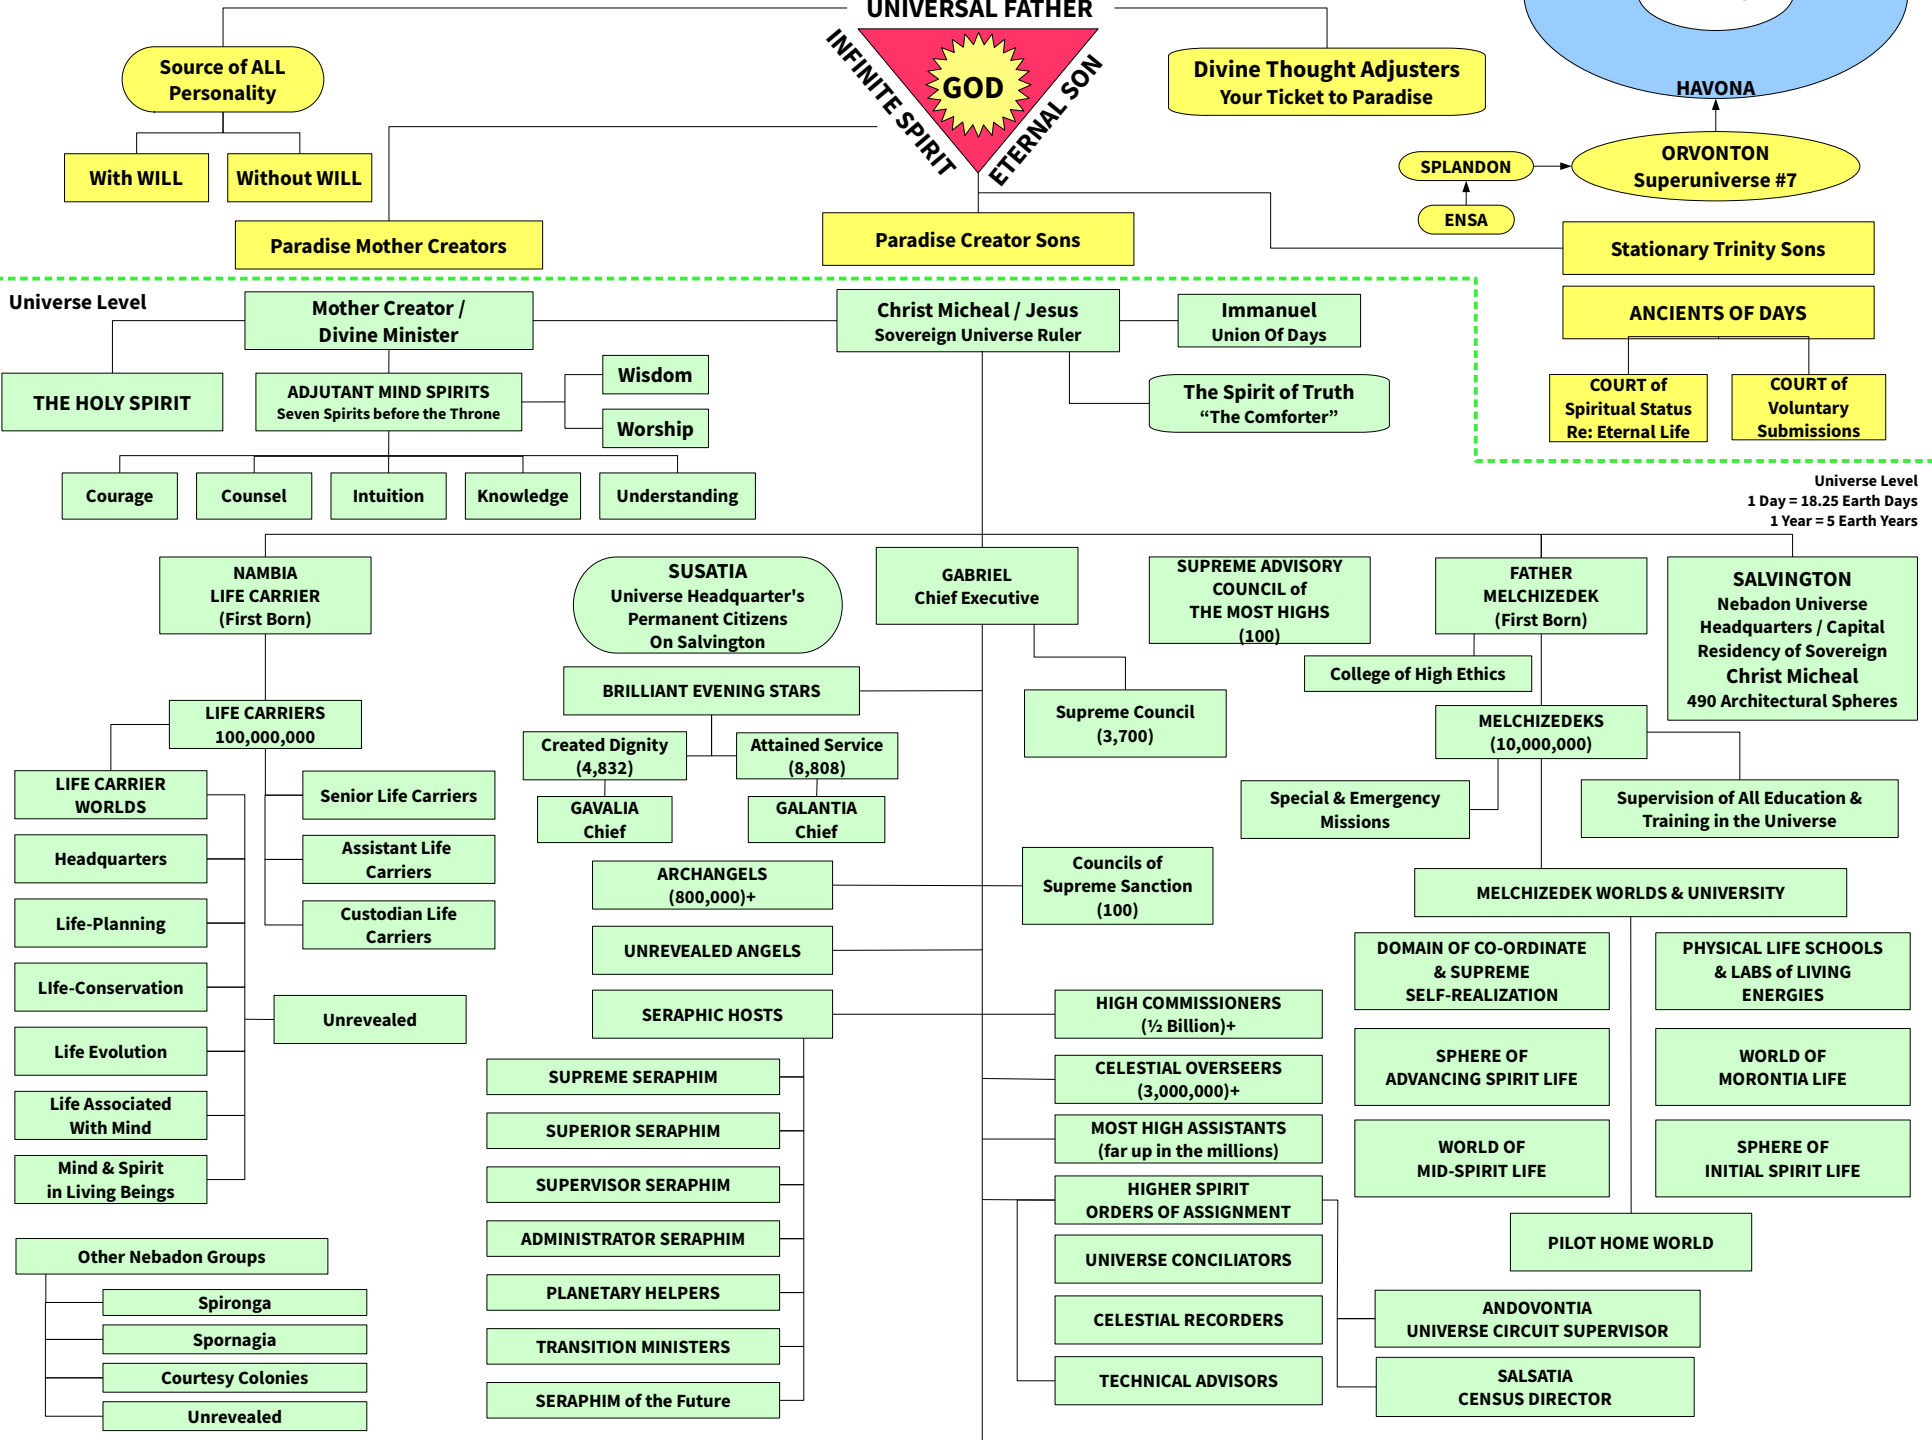

THE KINGDOM OF HEAVEN REVELATION

- NEBADON -

UNIVERSAL FATHER

The number of staff members began with about 1,000. As Earth progresses, the staff may increase to 100,000 or more.

SYSTEM & EARTH / URANTIA ADMINISTRATION

BEFORE REBELLION (About 200,000 years ago)