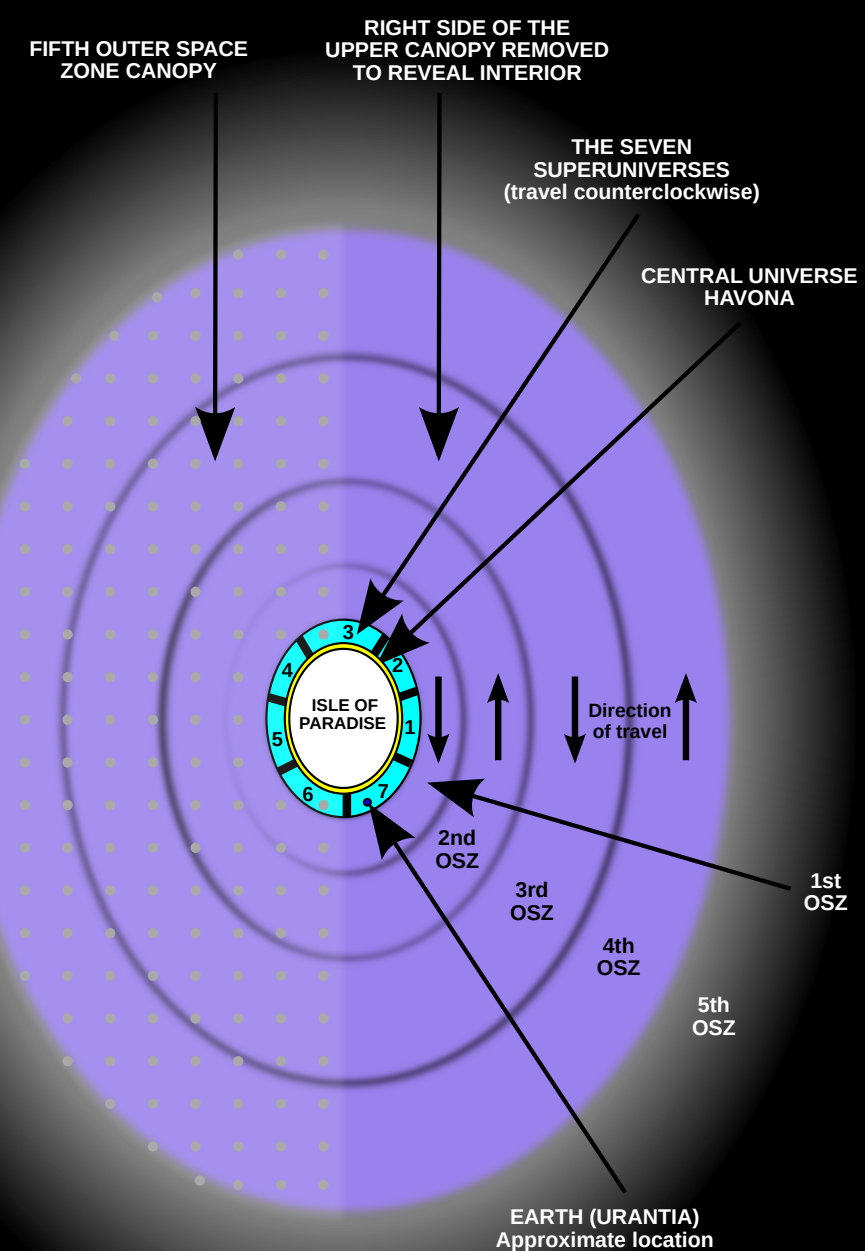

## THE PRESENT MASTER UNIVERSE

Cross Section View (not to scale)

### THE RODS OF ABSOLUTUM

Little is known about the Rods of Absolutum, other than their existence. They will not be a part of the completed Master Universe, in the far distant future. Their widths vary, and have a depth of about four light years, and extend without interruption. The Rods are of two layers. The inner layer being Absolutum, and the outer layer, like a casing, being Ultimatum.

The width of the Master Universe from the Isle of Paradise out to OSZ 5 is about 2.3 trillion light years.

From the Isle of Paradise to the beginning of OSZ 4 about 1.4 trillion light years.

OSZ 1 about 25.4 billion light years across.

## THE COMPLETED MASTER UNIVERSE

The distance between the outer edges of the material Master Universe is about 5 trillion light years

The distance between the outer edges of the fifth outer space zone is about 9 trillion light years