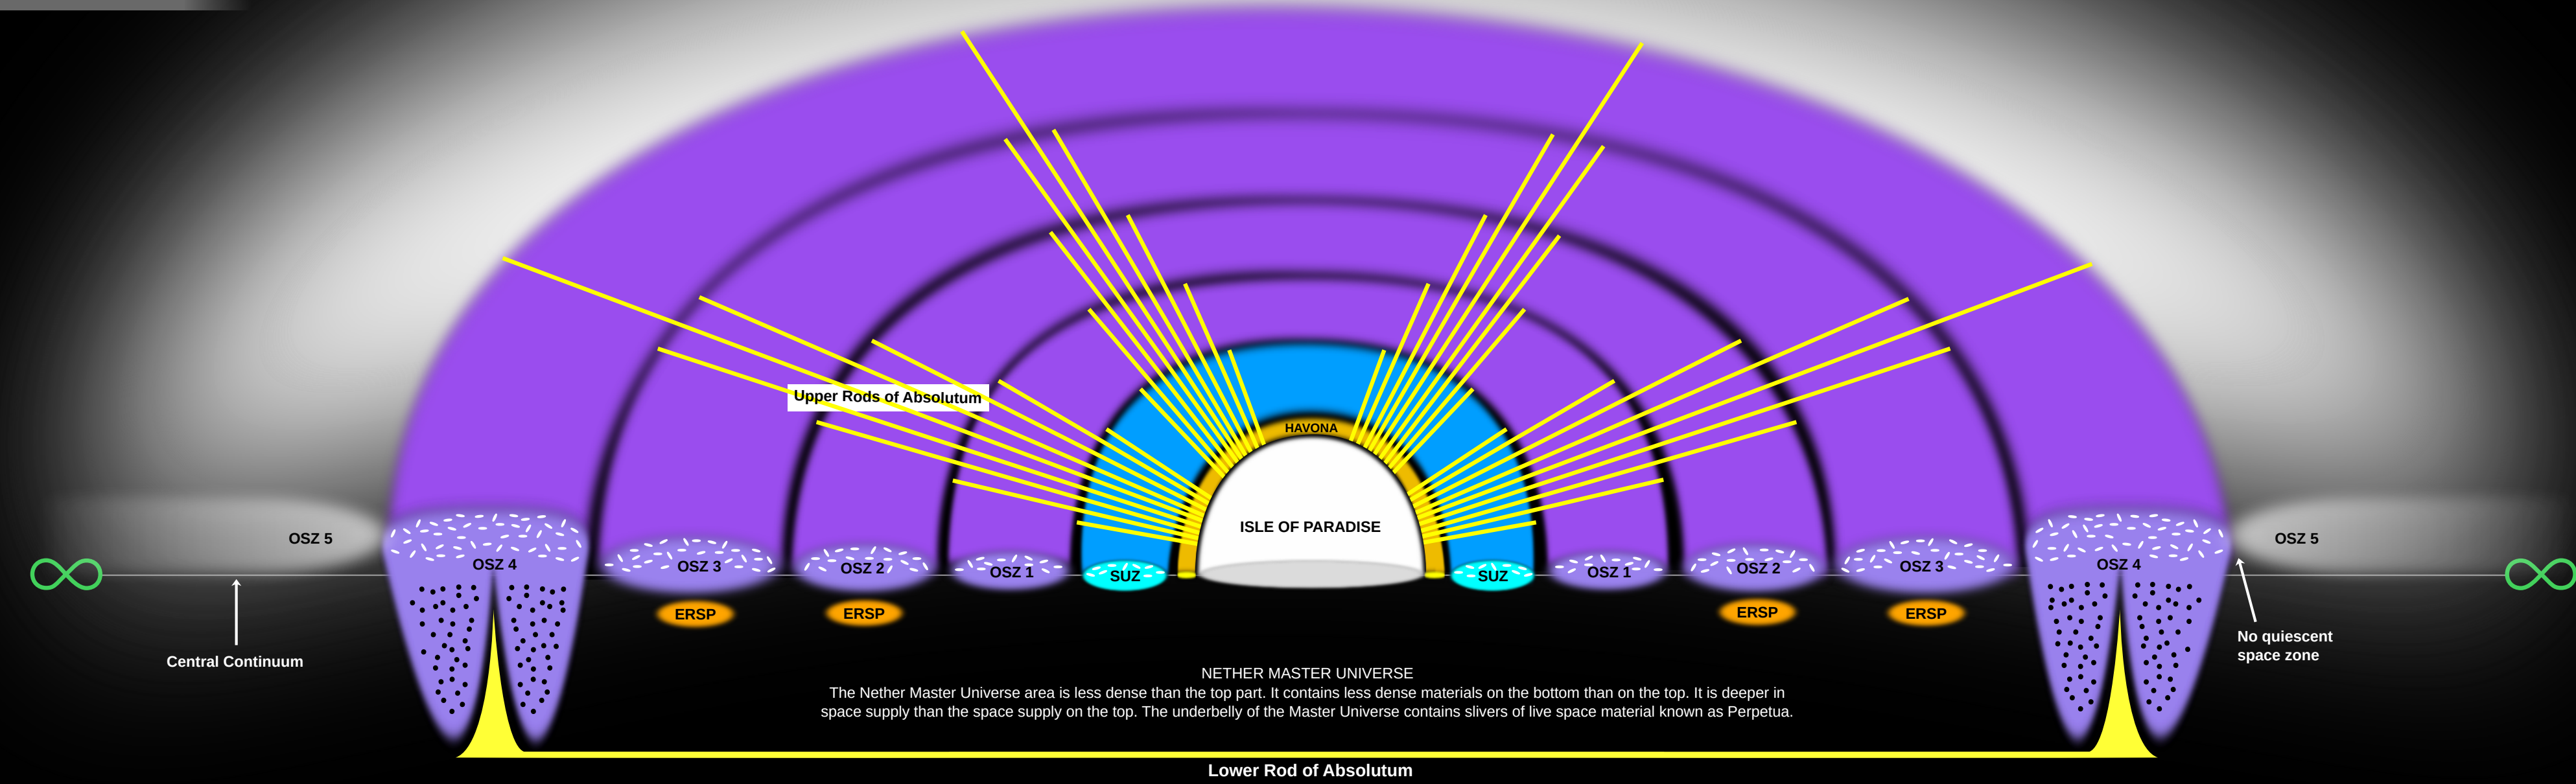

- OUTER SPACE ZONES**
- SUZ - Superuniverse Zone
  - OSZ - Outer Space Zones
  - Galaxies
  - Quatrain Galaxies
  - Absolutum Galaxies
  - Dark Gravity Bodies
  - ERSP - Emergency Reserved Space Pockets

## THE PRESENT MASTER UNIVERSE

Cross Section View (not to scale)

### THE RODS OF ABSOLUTUM

Little is known about the Rods of Absolutum, other than their existence. They will not be a part of the completed Master Universe, in the far distant future. Their widths vary, and have a depth of about four light years, and extend without interruption. The Rods are of two layers. The inner layer being Absolutum, and the outer layer, like a casing, being Ultimatum.

The width of the Master Universe from the Isle of Paradise out to OSZ 5 is about 2.3 trillion light years.

From the Isle of Paradise to the beginning of OSZ 4 about 1.4 trillion light years.

OSZ 1 about 25.4 billion light years across.