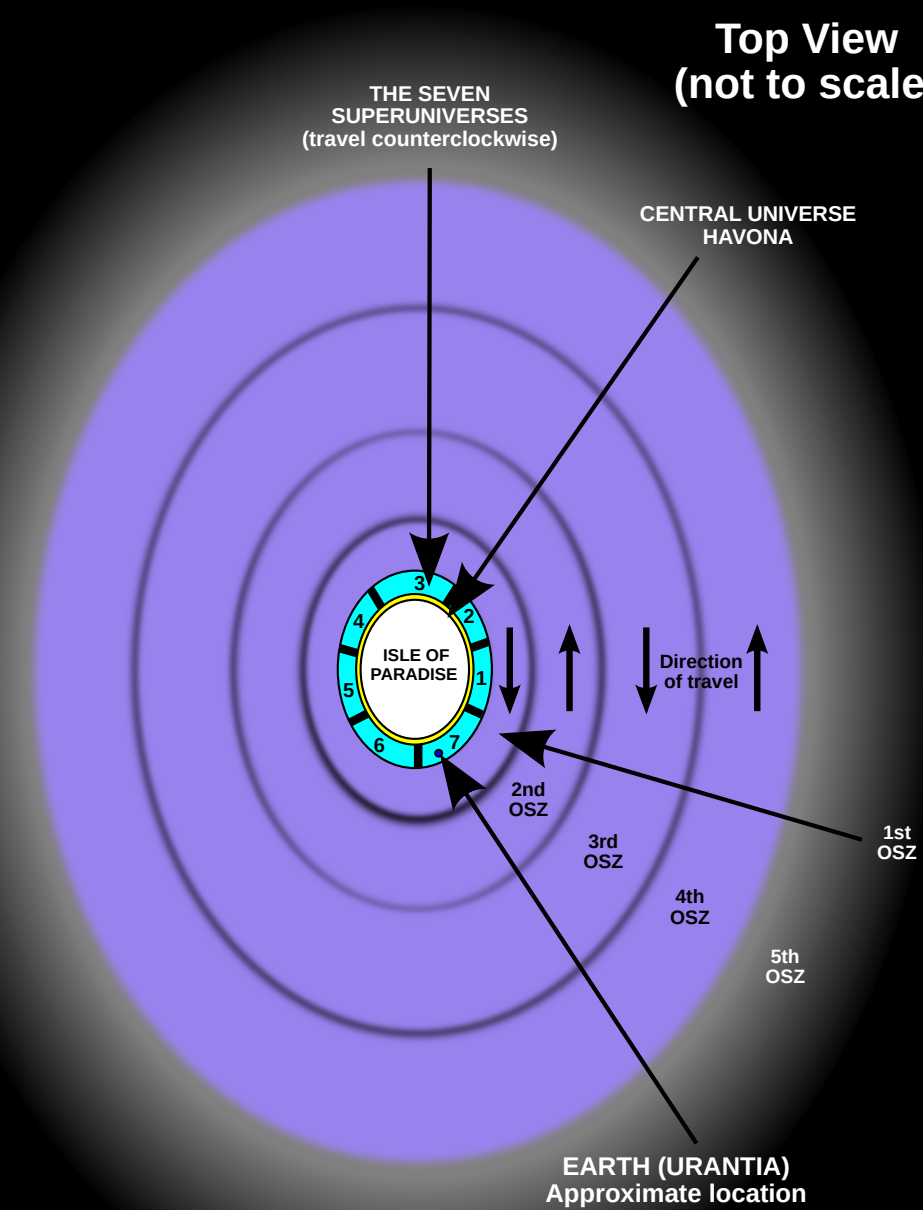

## THE PRESENT MASTER UNIVERSE

Cross Section View (not to scale)

### THE RODS OF ABSOLUTUM

Little is known about the Rods of Absolutum, other than their existence. They will not be a part of the completed Master Universe, in the far distant future. Their widths vary, and have a depth of about four light years, and extend without interruption. The Rods are of two layers. The inner layer being Absolutum, and the outer layer, like a casing, being Ultimatum.

The width of the Master Universe from the Isle of Paradise out to OSZ 5 is about 2.3 trillion light years.

From the Isle of Paradise to the beginning of OSZ 4 about 1.4 trillion light years.

OSZ 1 about 25.4 billion light years across.

## THE COMPLETED MASTER UNIVERSE

The distance between the outer edges of the material Master Universe is about 5 trillion light years

The distance between the outer edges of the fifth outer space zone is about 9 trillion light years