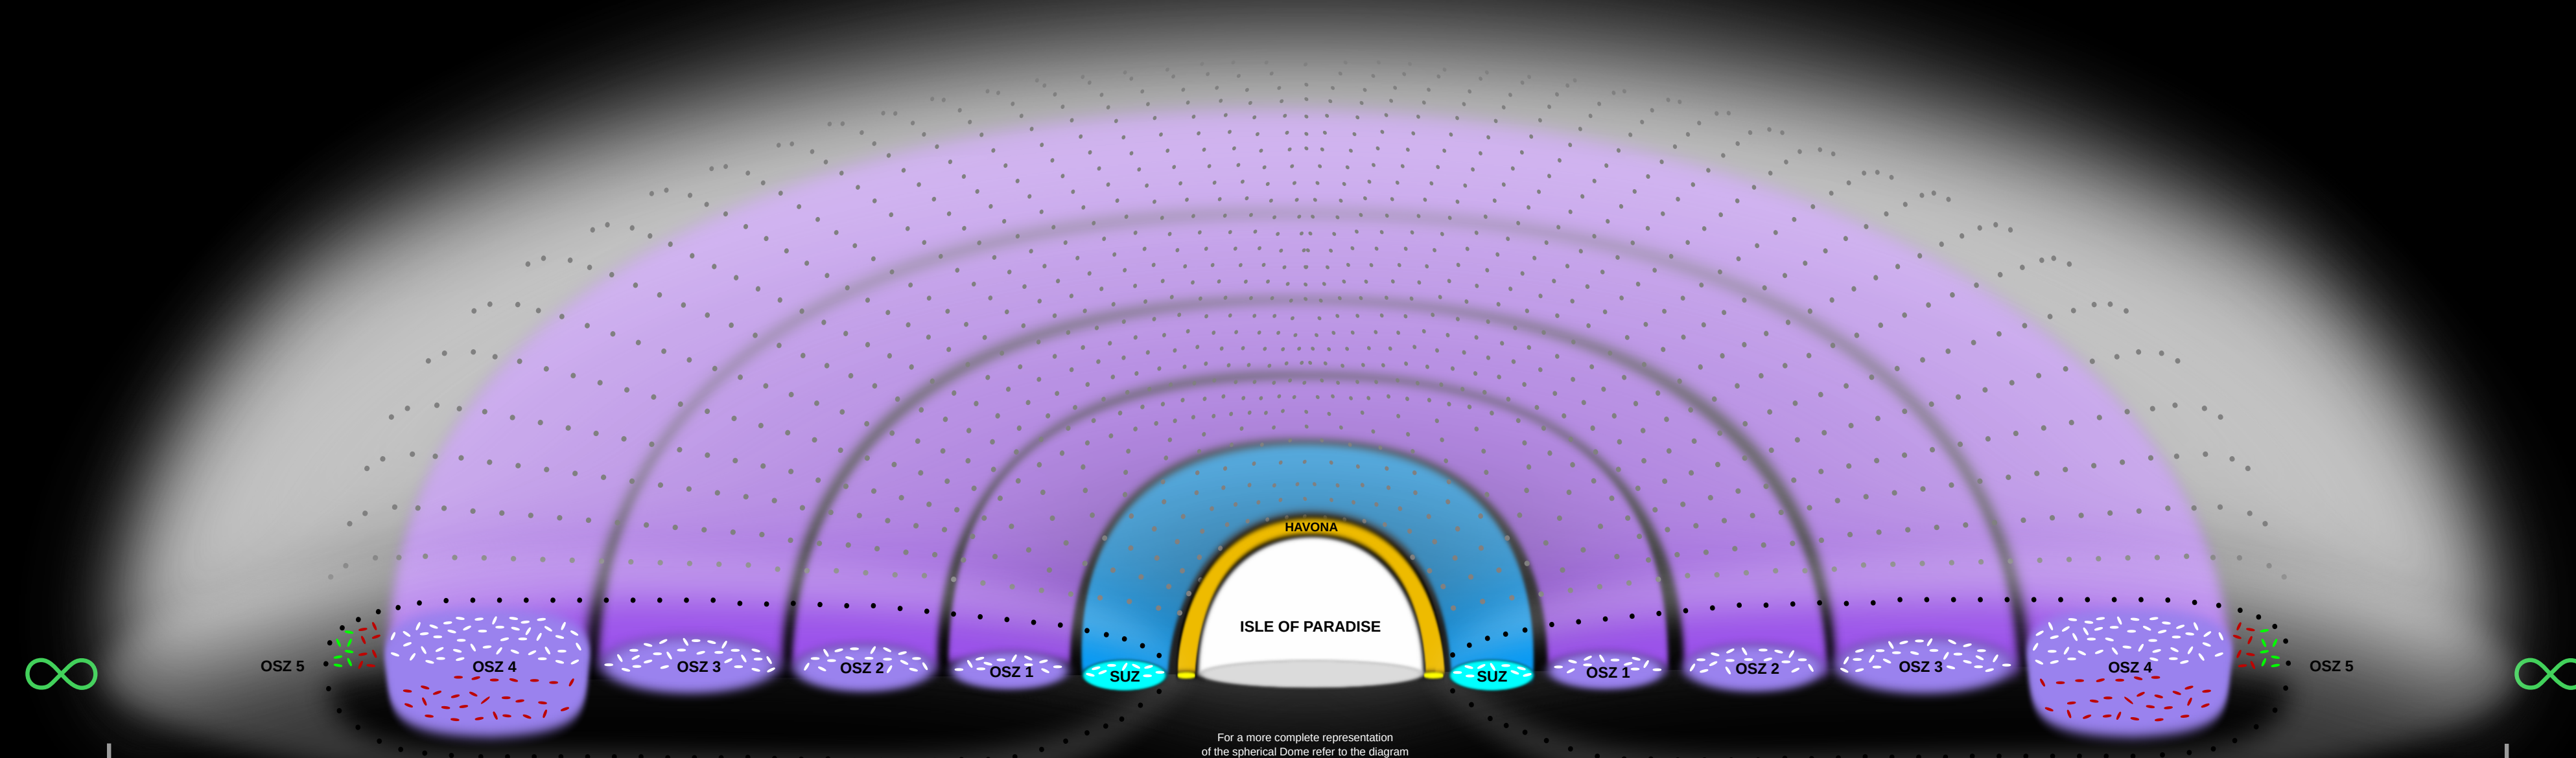

### THE RODS OF ABSOLUTUM

Little is known about the Rods of Absolutum, other than their existence. They will not be a part of the completed Master Universe, in the far distant future. Their widths vary, and have a depth of about four light years, and extend without interruption. The Rods are of two layers. The inner layer being Absolutum, and the outer layer, like a casing, being Ultimatum.

The width of the Master Universe from the Isle of Paradise out to OSZ 5 is about 2.3 trillion light years.

From the Isle of Paradise to the beginning of OSZ 4 about 1.4 trillion light years.

OSZ 1 about 25.4 billion light years across.

SUZ about 250 million light years across.

ISLE OF PARADISE over 4 billion light years across.

The Emergency Reserved Space Pockets (ERSP) hold huge amounts of ultimatons in reserve for just in case possibilities of spatial collapse as the transition from space to no space (OSZ 5) goes forward. The Ultimatons reserved there are for sub-particle building in space. The ERSP are full of thought as well. Thought exists as small packets or "bubbles" of granular activity made up of thought cells not resolved in time, but resolved in space, for future usages.

## THE COMPLETED MASTER UNIVERSE

The distance between the outer edges of the material Master Universe is about 5 trillion light years

The distance between the outer edges of the fifth outer space zone is about 9 trillion light years